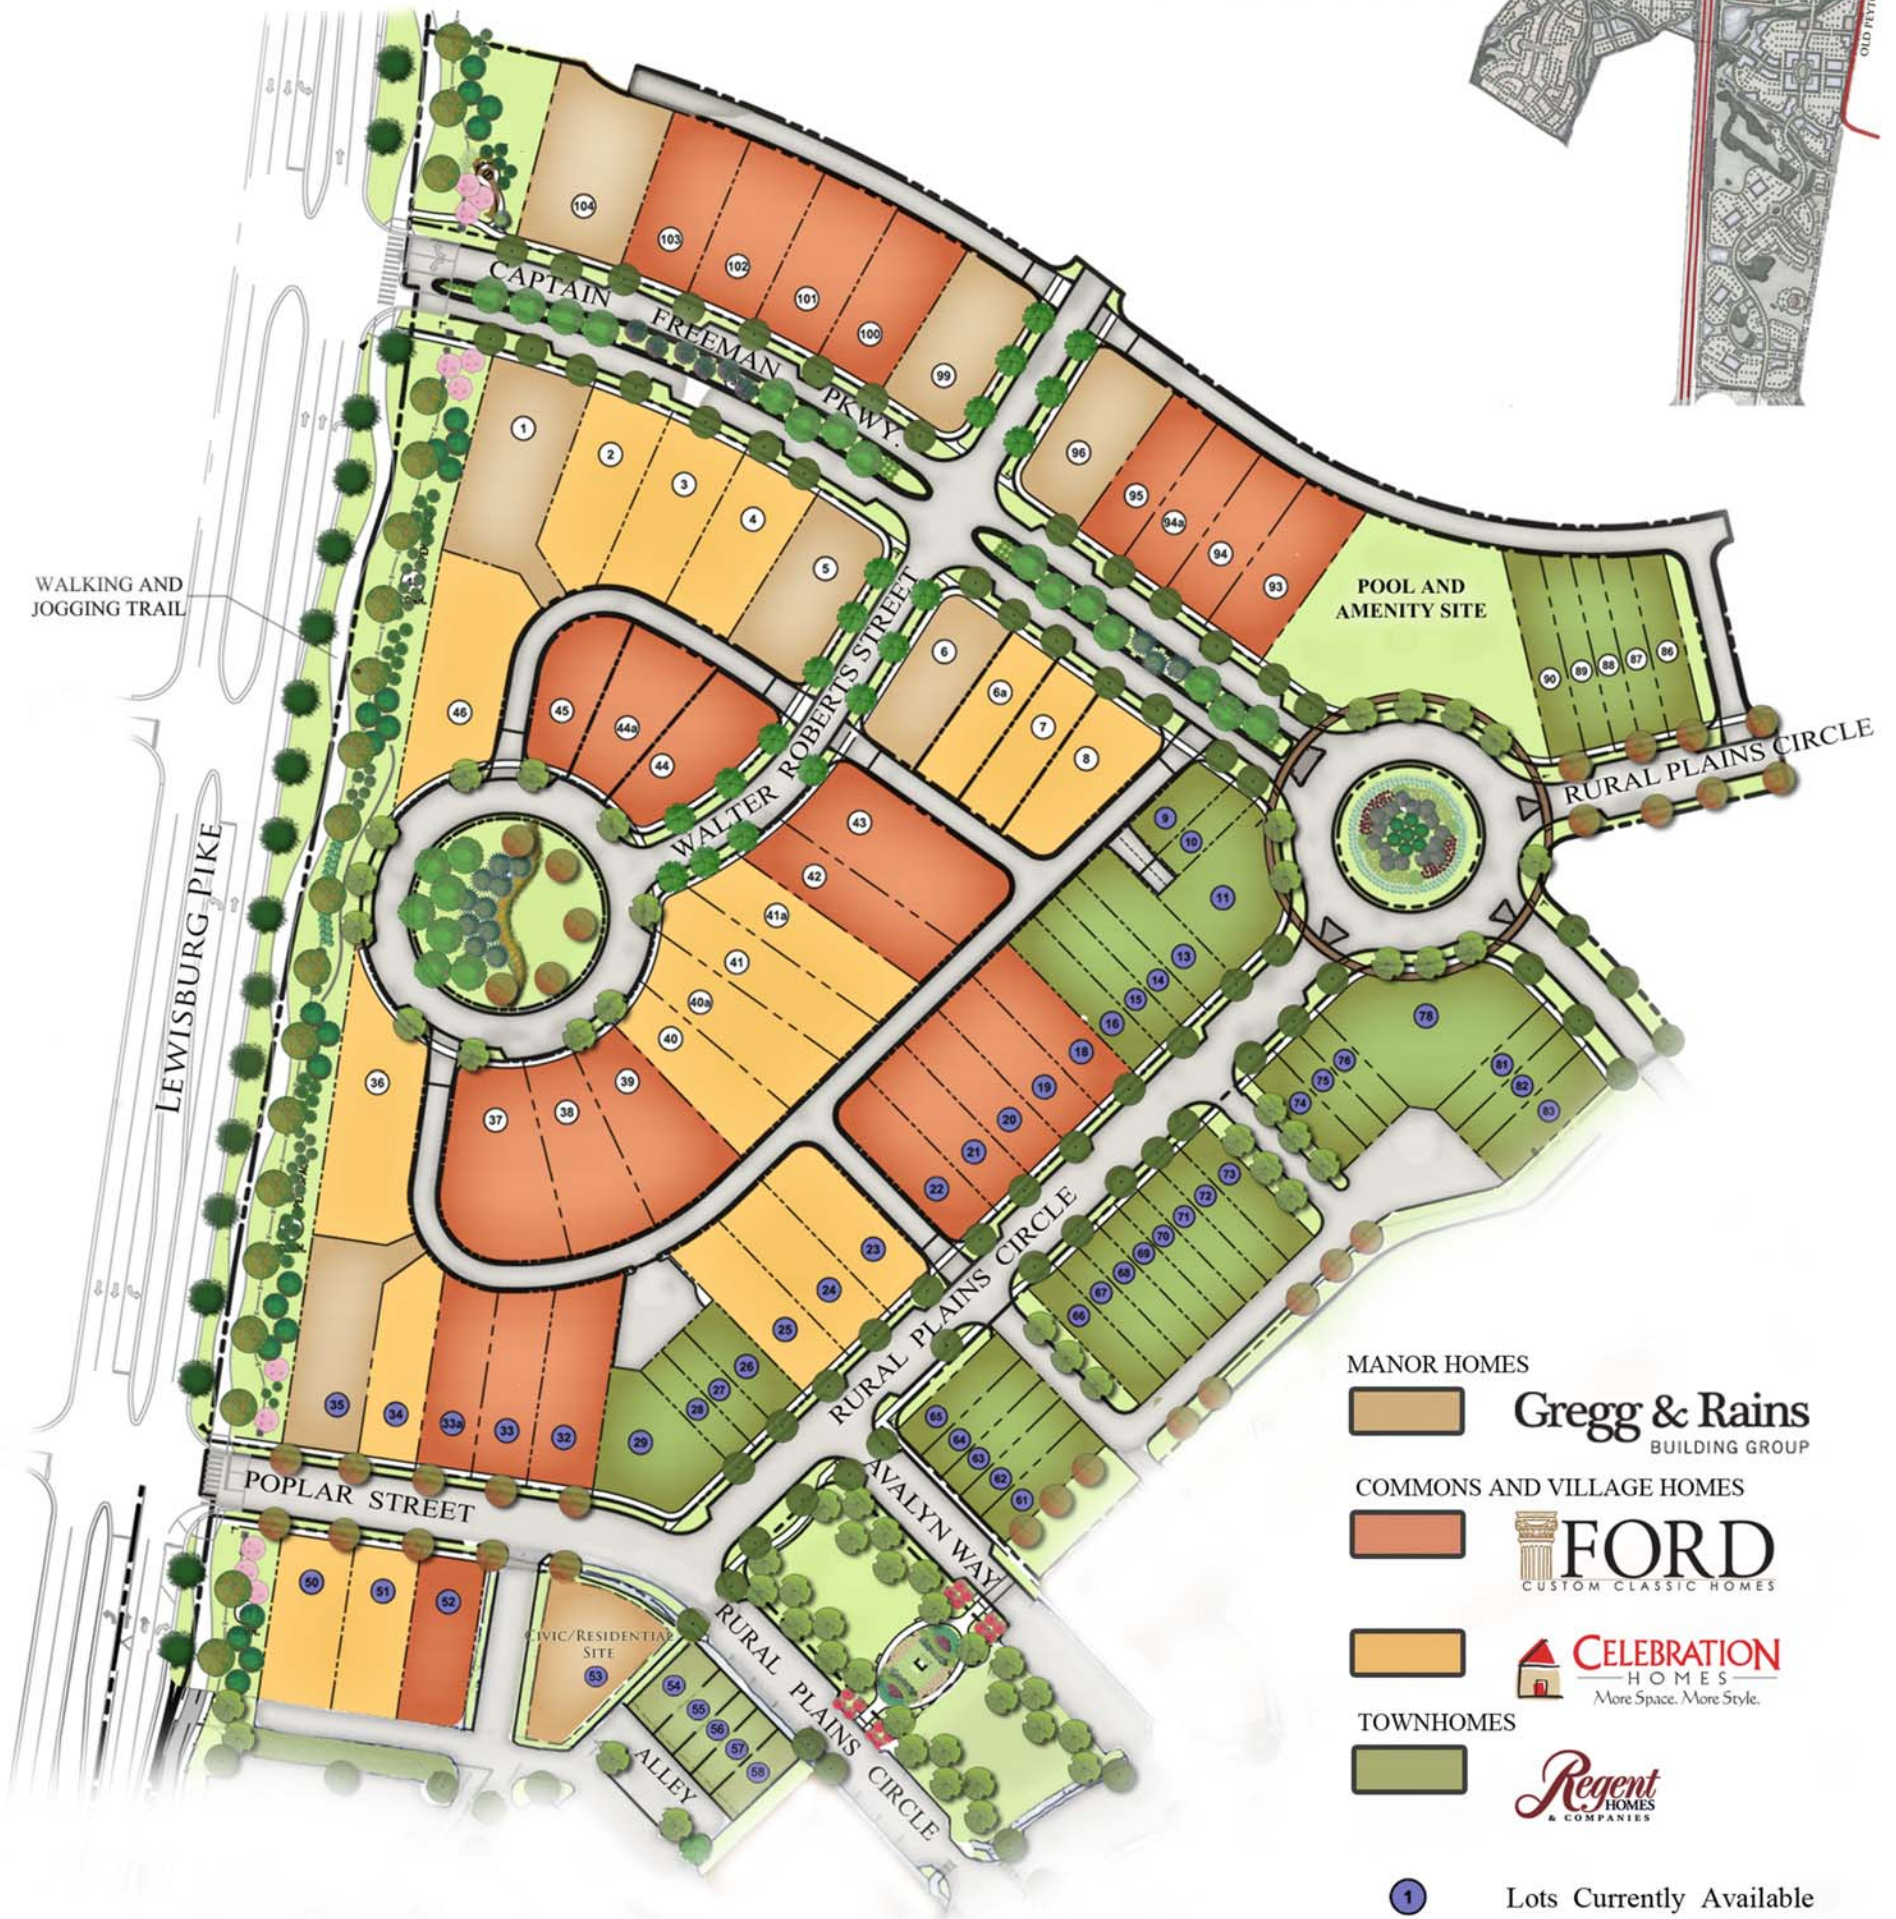

**BERRY FARMS TOWN CENTER  
LOCATION MAP**

- MANOR HOMES  
 **Gregg & Rains**  
BUILDING GROUP
- COMMONS AND VILLAGE HOMES  
 **FORD**  
CUSTOM CLASSIC HOMES
-  **CELEBRATION**  
HOMES  
More Space. More Style.
- TOWNHOMES  
 **Regent**  
HOMES  
& COMPANIES
-  Lots Currently Available
-  Lots Coming Soon

**CONCEPTUAL SITE PLAN  
HUGHES MILL  
AT  
BERRY FARMS TOWN CENTER**

FRANKLIN, TN  
14 JUNE 2011

Certain architectural elements, community facilities, services, and amenities described herein are in the planning stages, some are not yet in development are subject to change. The community plan depicted herein is conceptual. Parts of the community plan have been filed with the City of Franklin.